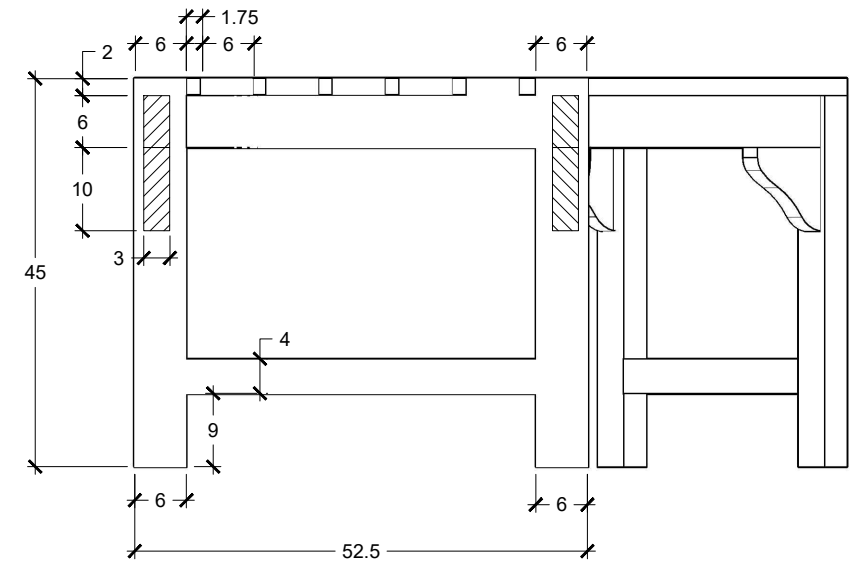

FRONT VIEW

SCALE 1:10

		Drawn	Checked	Explanation
Item name : BACKLESS ROUND TREE BENCH INSIDE 120		<i>Rian setyo. N</i>		Material :
Code :				Colour :
Dimension : Dia. inside 120 cm x 45 cm H		Date : 4/11/2022		Customer : Mr. Jon Haimes
Scale : 1 : 10				

TOP VIEW
SCALE 1:17

SIDE A-A
SCALE 1:9

	Drawn	Checked	Explanation
Item name : BACKLESS ROUND TREE BENCH INSIDE 120	<i>Rian setyo.N</i>		Material :
Code :			Colour :
Dimension : Dia. inside 120 cm x 45 cm H	Date : 4/11/2022		Customer : Mr. Jon Haimes
Scale : 1 : 10			

ISOMETRIC

M9x5.5 Brass

1/3 Sections

3 Sections

Item name : BACKLESS ROUND TREE BENCH INSIDE 120 Code : Dimension : Dia. inside 120 cm x 45 cm H Scale : 1 : 10	Drawn	Checked	Explanation
	<i>Rian setyo N</i>		Material : Colour :
	Date : 4/11/2022		Customer : Mr. Jon Haimes

TOP VIEW 1/3 Sections

SCALE 1:17

FRONT VIEW 1/3 Sections

SCALE 1:10

		Drawn	Checked	Explanation
Item name : BACKLESS ROUND TREE BENCH INSIDE 120		<i>Rian setyo.N</i>		Material :
Code :				Colour :
Dimension : Dia. inside 120 cm x 45 cm H		Date : 4/11/2022		Customer : Mr. Jon Haimes
Scale : 1 : 10				