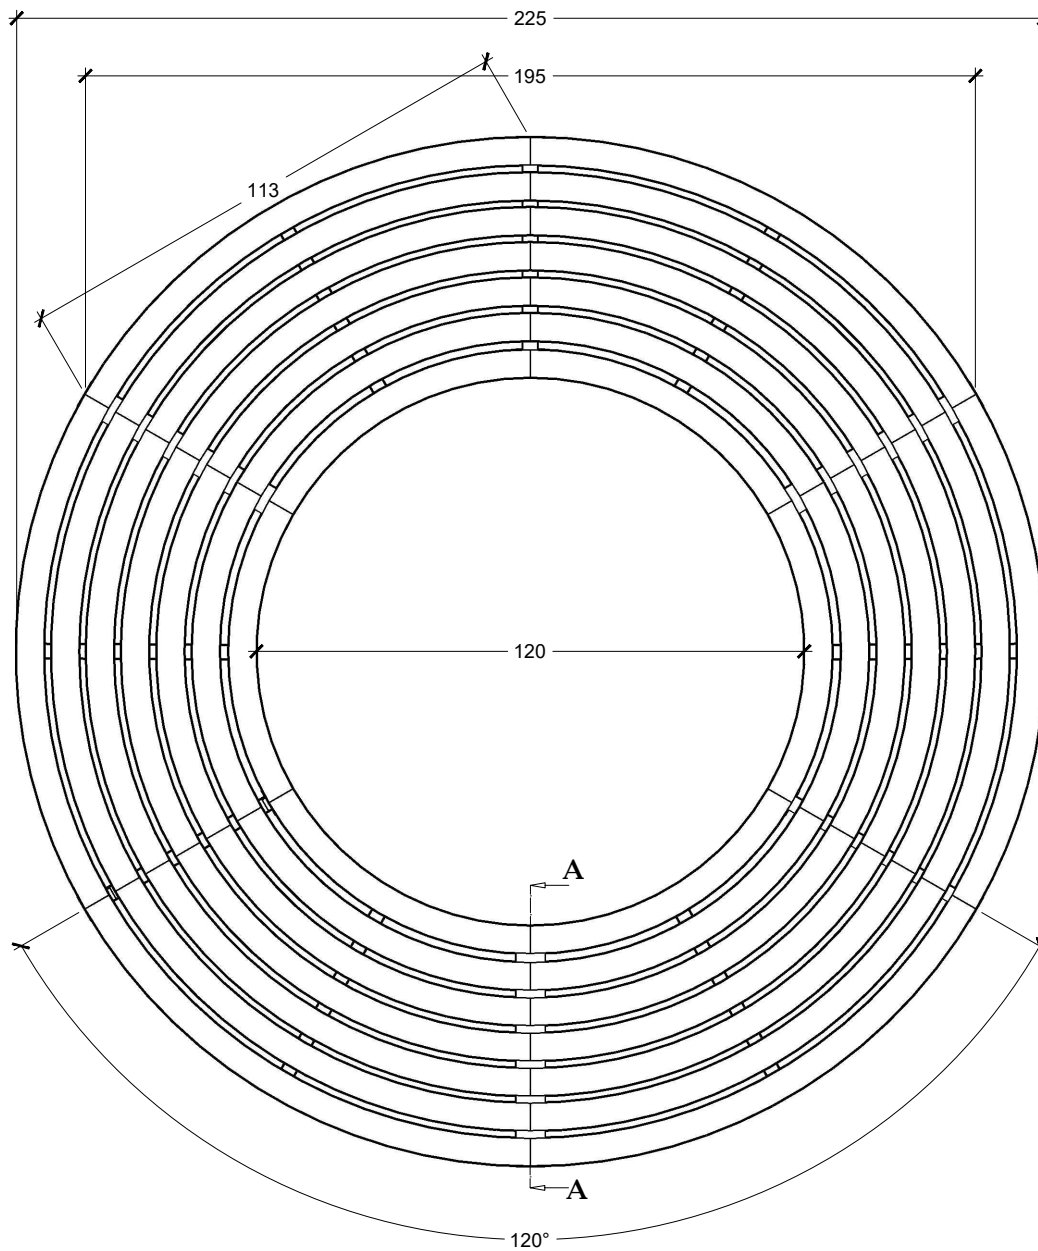

FRONT VIEW

SCALE 1:10

		Drawn	Checked	Explanation
Item name : BACKLESS ROUND TREE BENCH INSIDE 120		<i>Rian setyo. N</i>		Material :
Code :				Colour :
Dimension : Dia. inside 120 cm x 45 cm H		Date : 4/11/2022		Customer : Mr. Jon Haimes
Scale : 1 : 10				

TOP VIEW
SCALE 1:17

SIDE A-A
SCALE 1:9

	Drawn	Checked	Explanation
Item name : BACKLESS ROUND TREE BENCH INSIDE 120	<i>Rian setyo.N</i>		Material :
Code :			Colour :
Dimension : Dia. inside 120 cm x 45 cm H	Date : 4/11/2022		Customer : Mr. Jon Haimes
Scale : 1 : 10			

ISOMETRIC

M9x5.5 Brass

1/3 Sections

3 Sections

Item name : BACKLESS ROUND TREE BENCH INSIDE 120 Code : Dimension : Dia. inside 120 cm x 45 cm H Scale : 1 : 10	Drawn	Checked	Explanation
	<i>Rian setyo N</i>		Material : Colour :
	Date : 4/11/2022		Customer : Mr. Jon Haimes

TOP VIEW 1/3 Sections

SCALE 1:17

FRONT VIEW 1/3 Sections

SCALE 1:10

		Drawn	Checked	Explanation
Item name : BACKLESS ROUND TREE BENCH INSIDE 120		<i>Rian setyo.N</i>		Material :
Code :				Colour :
Dimension : Dia. inside 120 cm x 45 cm H		Date : 4/11/2022		Customer : Mr. Jon Haimes
Scale : 1 : 10				