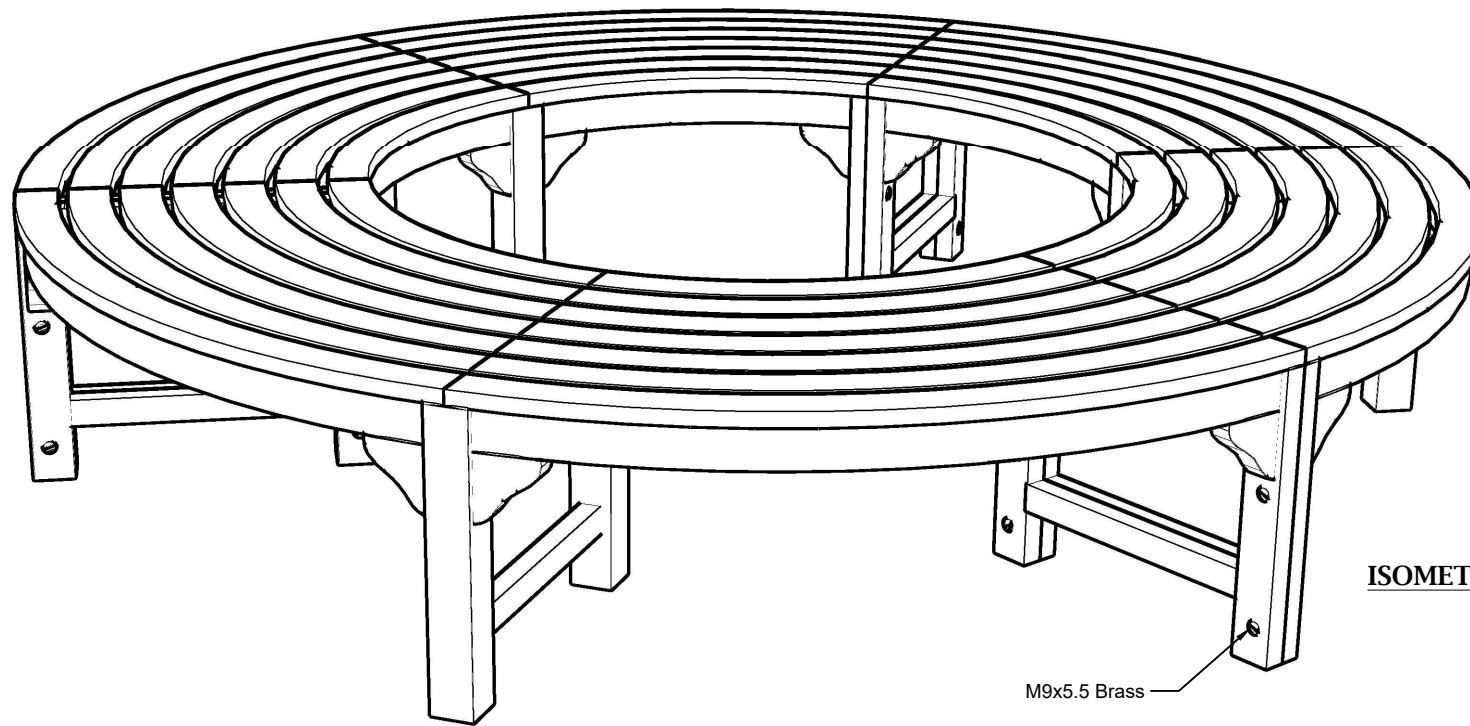

FRONT VIEW

SCALE 1:10

		Drawn	Checked	Explanation
Item name : BACKLESS ROUND TREE BENCH INSIDE 120		<i>Rian setyo. N</i>		Material :
Code :				Colour :
Dimension : Dia. inside 120 cm x 45 cm H		Date : 4/11/2022		Customer : Mr. Jon Haimes
Scale : 1 : 10				

TOP VIEW
SCALE 1:17

SIDE A-A
SCALE 1:9

	Drawn	Checked	Explanation
Item name : BACKLESS ROUND TREE BENCH INSIDE 120	<i>Rian setyo.N</i>		Material :
Code :			Colour :
Dimension : Dia. inside 120 cm x 45 cm H	Date : 4/11/2022		Customer : Mr. Jon Haimes
Scale : 1 : 10			

ISOMETRIC

M9x5.5 Brass

1/3 Sections

3 Sections

Item name : BACKLESS ROUND TREE BENCH INSIDE 120 Code : Dimension : Dia. inside 120 cm x 45 cm H Scale : 1 : 10	Drawn	Checked	Explanation
	<i>Rian setyo N</i>		Material : Colour :
	Date : 4/11/2022		Customer : Mr. Jon Haimes

TOP VIEW 1/3 Sections

SCALE 1:17

FRONT VIEW 1/3 Sections

SCALE 1:10

		Drawn	Checked	Explanation
Item name : BACKLESS ROUND TREE BENCH INSIDE 120		<i>Rian setyo.N</i>		Material :
Code :				Colour :
Dimension : Dia. inside 120 cm x 45 cm H		Date : 4/11/2022		Customer : Mr. Jon Haimes
Scale : 1 : 10				