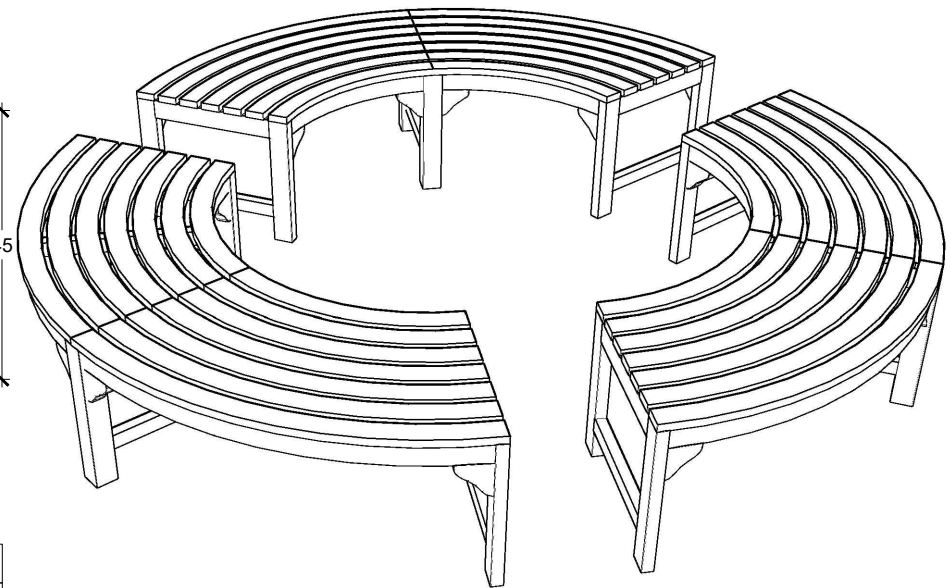

FRONT VIEW

SCALE 1:10

		Drawn	Checked	Explanation
Item name : BACKLESS ROUND TREE BENCH INSIDE 120		<i>Rian setyo. N</i>		Material :
Code :				Colour :
Dimension : Dia. inside 120 cm x 45 cm H		Date : 4/11/2022		Customer : Mr. Jon Haimes
Scale : 1 : 10				

TOP VIEW
SCALE 1:17

SIDE A-A
SCALE 1:9

	Drawn	Checked	Explanation
Item name : BACKLESS ROUND TREE BENCH INSIDE 120	<i>Rian setyo.N</i>		Material :
Code :			Colour :
Dimension : Dia. inside 120 cm x 45 cm H	Date : 4/11/2022		Customer : Mr. Jon Haimes
Scale : 1 : 10			

ISOMETRIC

M9x5.5 Brass

1/3 Sections

3 Sections

Item name : BACKLESS ROUND TREE BENCH INSIDE 120 Code : Dimension : Dia. inside 120 cm x 45 cm H Scale : 1 : 10	Drawn	Checked	Explanation
	<i>Rian setyo N</i>		Material : Colour :
	Date : 4/11/2022		Customer : Mr. Jon Haimes

TOP VIEW 1/3 Sections

SCALE 1:17

FRONT VIEW 1/3 Sections

SCALE 1:10

		Drawn	Checked	Explanation
Item name : BACKLESS ROUND TREE BENCH INSIDE 120		<i>Rian setyo.N</i>		Material :
Code :				Colour :
Dimension : Dia. inside 120 cm x 45 cm H		Date : 4/11/2022		Customer : Mr. Jon Haimes
Scale : 1 : 10				