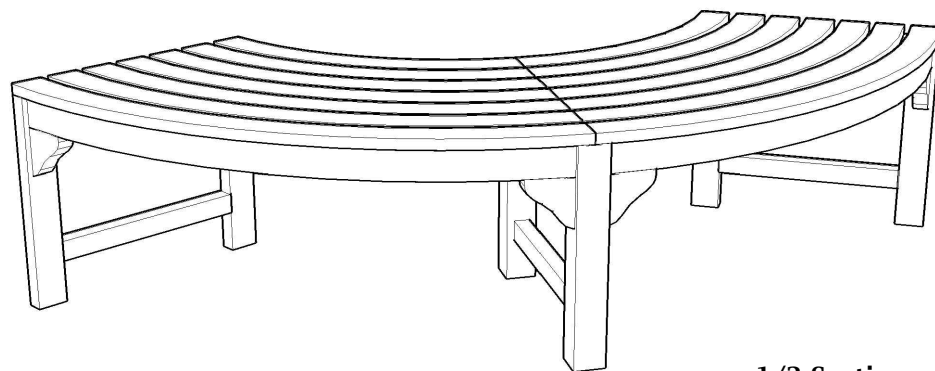

FRONT VIEW

SCALE 1:10

		Drawn	Checked	Explanation
Item name : BACKLESS ROUND TREE BENCH INSIDE 120		<i>Rian setyo. N</i>		Material :
Code :				Colour :
Dimension : Dia. inside 120 cm x 45 cm H		Date : 4/11/2022		Customer : Mr. Jon Haimes
Scale : 1 : 10				

TOP VIEW
SCALE 1:17

SIDE A-A
SCALE 1:9

	Drawn	Checked	Explanation
Item name : BACKLESS ROUND TREE BENCH INSIDE 120	<i>Rian setyo.N</i>		Material :
Code :			Colour :
Dimension : Dia. inside 120 cm x 45 cm H	Date : 4/11/2022		Customer : Mr. Jon Haimes
Scale : 1 : 10			

ISOMETRIC

M9x5.5 Brass

1/3 Sections

3 Sections

Item name : BACKLESS ROUND TREE BENCH INSIDE 120 Code : Dimension : Dia. inside 120 cm x 45 cm H Scale : 1 : 10	Drawn	Checked	Explanation
	<i>Rian setyo N</i>		Material : Colour :
	Date : 4/11/2022		Customer : Mr. Jon Haimes

TOP VIEW 1/3 Sections

SCALE 1:17

FRONT VIEW 1/3 Sections

SCALE 1:10

		Drawn	Checked	Explanation
Item name : BACKLESS ROUND TREE BENCH INSIDE 120		<i>Rian setyo.N</i>		Material :
Code :				Colour :
Dimension : Dia. inside 120 cm x 45 cm H		Date : 4/11/2022		Customer : Mr. Jon Haimes
Scale : 1 : 10				