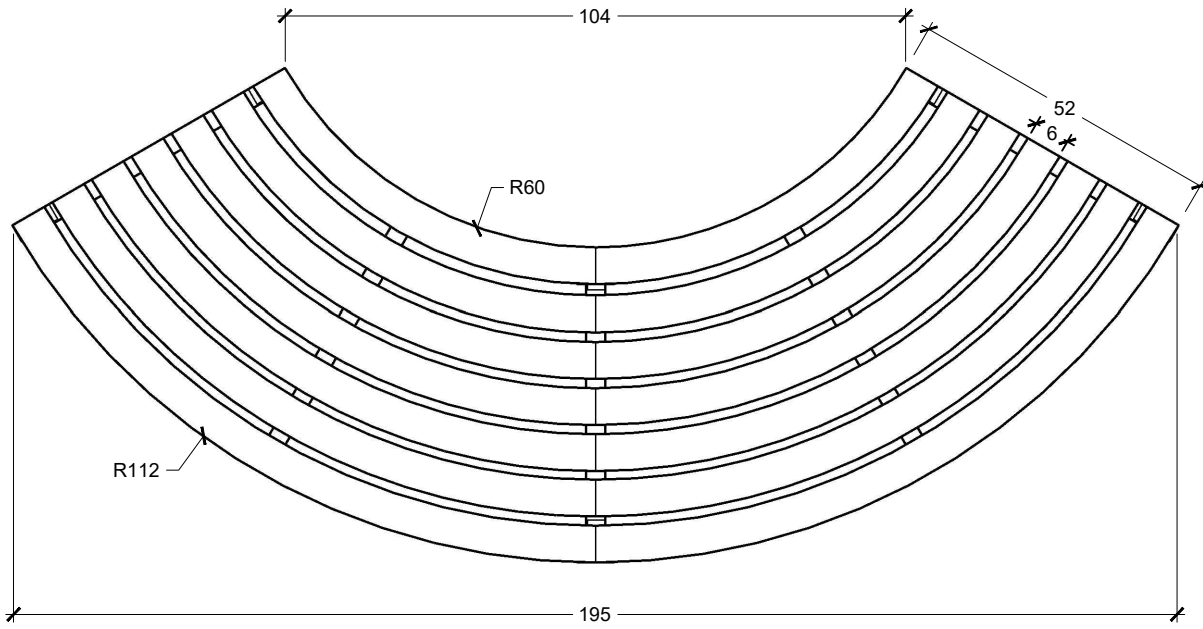

FRONT VIEW

SCALE 1:10

		Drawn	Checked	Explanation
Item name : BACKLESS ROUND TREE BENCH INSIDE 120		<i>Rian setyo. N</i>		Material :
Code :				Colour :
Dimension : Dia. inside 120 cm x 45 cm H		Date : 4/11/2022		Customer : Mr. Jon Haimes
Scale : 1 : 10				

TOP VIEW
SCALE 1:17

SIDE A-A
SCALE 1:9

	Drawn	Checked	Explanation
Item name : BACKLESS ROUND TREE BENCH INSIDE 120	<i>Rian setyo.N</i>		Material :
Code :			Colour :
Dimension : Dia. inside 120 cm x 45 cm H	Date : 4/11/2022		Customer : Mr. Jon Haimes
Scale : 1 : 10			

ISOMETRIC

M9x5.5 Brass

1/3 Sections

3 Sections

Item name : BACKLESS ROUND TREE BENCH INSIDE 120 Code : Dimension : Dia. inside 120 cm x 45 cm H Scale : 1 : 10	Drawn	Checked	Explanation
	<i>Rian setyo N</i>		Material : Colour :
	Date : 4/11/2022		Customer : Mr. Jon Haimes

TOP VIEW 1/3 Sections

SCALE 1:17

FRONT VIEW 1/3 Sections

SCALE 1:10

		Drawn	Checked	Explanation
Item name : BACKLESS ROUND TREE BENCH INSIDE 120		<i>Rian setyo.N</i>		Material :
Code :				Colour :
Dimension : Dia. inside 120 cm x 45 cm H		Date : 4/11/2022		Customer : Mr. Jon Haimes
Scale : 1 : 10				