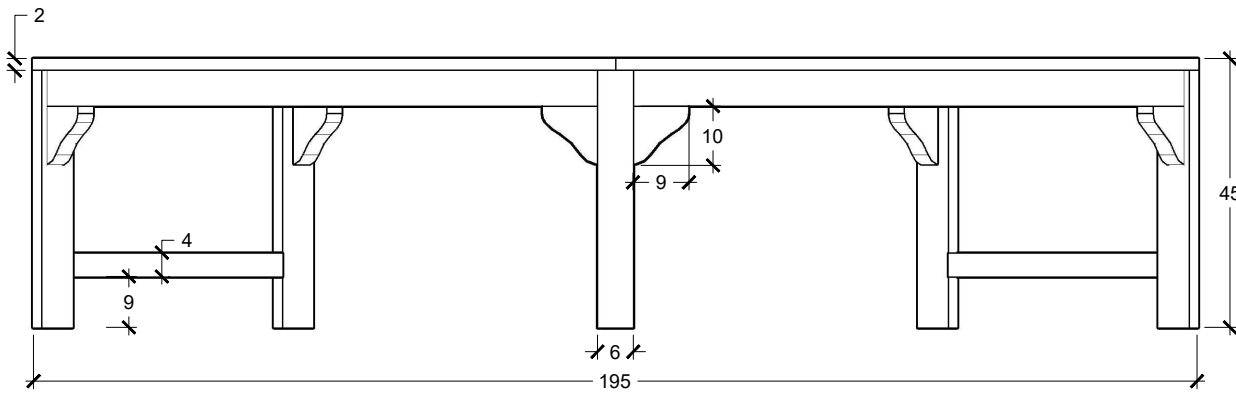

FRONT VIEW

SCALE 1:10

		Drawn	Checked	Explanation
Item name : BACKLESS ROUND TREE BENCH INSIDE 120		<i>Rian setyo. N</i>		Material :
Code :				Colour :
Dimension : Dia. inside 120 cm x 45 cm H		Date : 4/11/2022		Customer : Mr. Jon Haimes
Scale : 1 : 10				

TOP VIEW
SCALE 1:17

SIDE A-A
SCALE 1:9

	Drawn	Checked	Explanation
Item name : BACKLESS ROUND TREE BENCH INSIDE 120	<i>Rian setyo.N</i>		Material :
Code :			Colour :
Dimension : Dia. inside 120 cm x 45 cm H	Date : 4/11/2022		Customer : Mr. Jon Haimes
Scale : 1 : 10			

ISOMETRIC

M9x5.5 Brass

1/3 Sections

3 Sections

Item name : BACKLESS ROUND TREE BENCH INSIDE 120 Code : Dimension : Dia. inside 120 cm x 45 cm H Scale : 1 : 10	Drawn	Checked	Explanation
	<i>Rian setyo N</i>		Material : Colour :
	Date : 4/11/2022		Customer : Mr. Jon Haimes

TOP VIEW 1/3 Sections

SCALE 1:17

FRONT VIEW 1/3 Sections

SCALE 1:10

		Drawn	Checked	Explanation
Item name : BACKLESS ROUND TREE BENCH INSIDE 120		<i>Rian setyo.N</i>		Material :
Code :				Colour :
Dimension : Dia. inside 120 cm x 45 cm H		Date : 4/11/2022		Customer : Mr. Jon Haimes
Scale : 1 : 10				