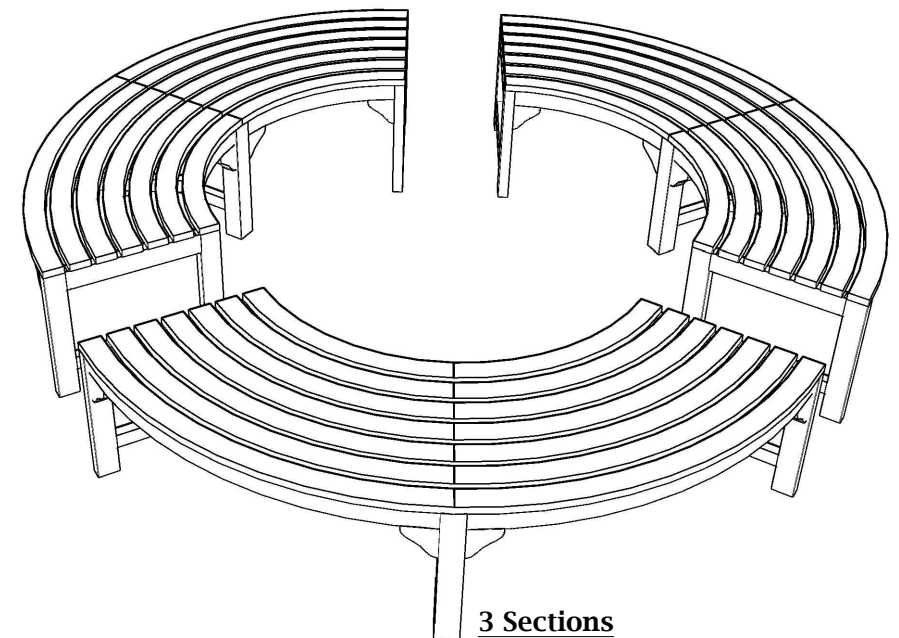

FRONT VIEW

SCALE 1:10

		Drawn	Checked	Explanation
Item name : BACKLESS ROUND TREE BENCH INSIDE 120		<i>Rian setyo. N</i>		Material :
Code :				Colour :
Dimension : Dia. inside 120 cm x 45 cm H		Date : 4/11/2022		Customer : Mr. Jon Haimes
Scale : 1 : 10				

TOP VIEW
SCALE 1:17

SIDE A-A
SCALE 1:9

	Drawn	Checked	Explanation
Item name : BACKLESS ROUND TREE BENCH INSIDE 120	<i>Rian setyo.N</i>		Material :
Code :			Colour :
Dimension : Dia. inside 120 cm x 45 cm H	Date : 4/11/2022		Customer : Mr. Jon Haimes
Scale : 1 : 10			

ISOMETRIC

M9x5.5 Brass

1/3 Sections

3 Sections

Item name : BACKLESS ROUND TREE BENCH INSIDE 120 Code : Dimension : Dia. inside 120 cm x 45 cm H Scale : 1 : 10	Drawn	Checked	Explanation
	<i>Rian setyo N</i>		Material : Colour :
	Date : 4/11/2022		Customer : Mr. Jon Haimes

TOP VIEW 1/3 Sections

SCALE 1:17

FRONT VIEW 1/3 Sections

SCALE 1:10

		Drawn	Checked	Explanation
Item name : BACKLESS ROUND TREE BENCH INSIDE 120		<i>Rian setyo.N</i>		Material :
Code :				Colour :
Dimension : Dia. inside 120 cm x 45 cm H		Date : 4/11/2022		Customer : Mr. Jon Haimes
Scale : 1 : 10				