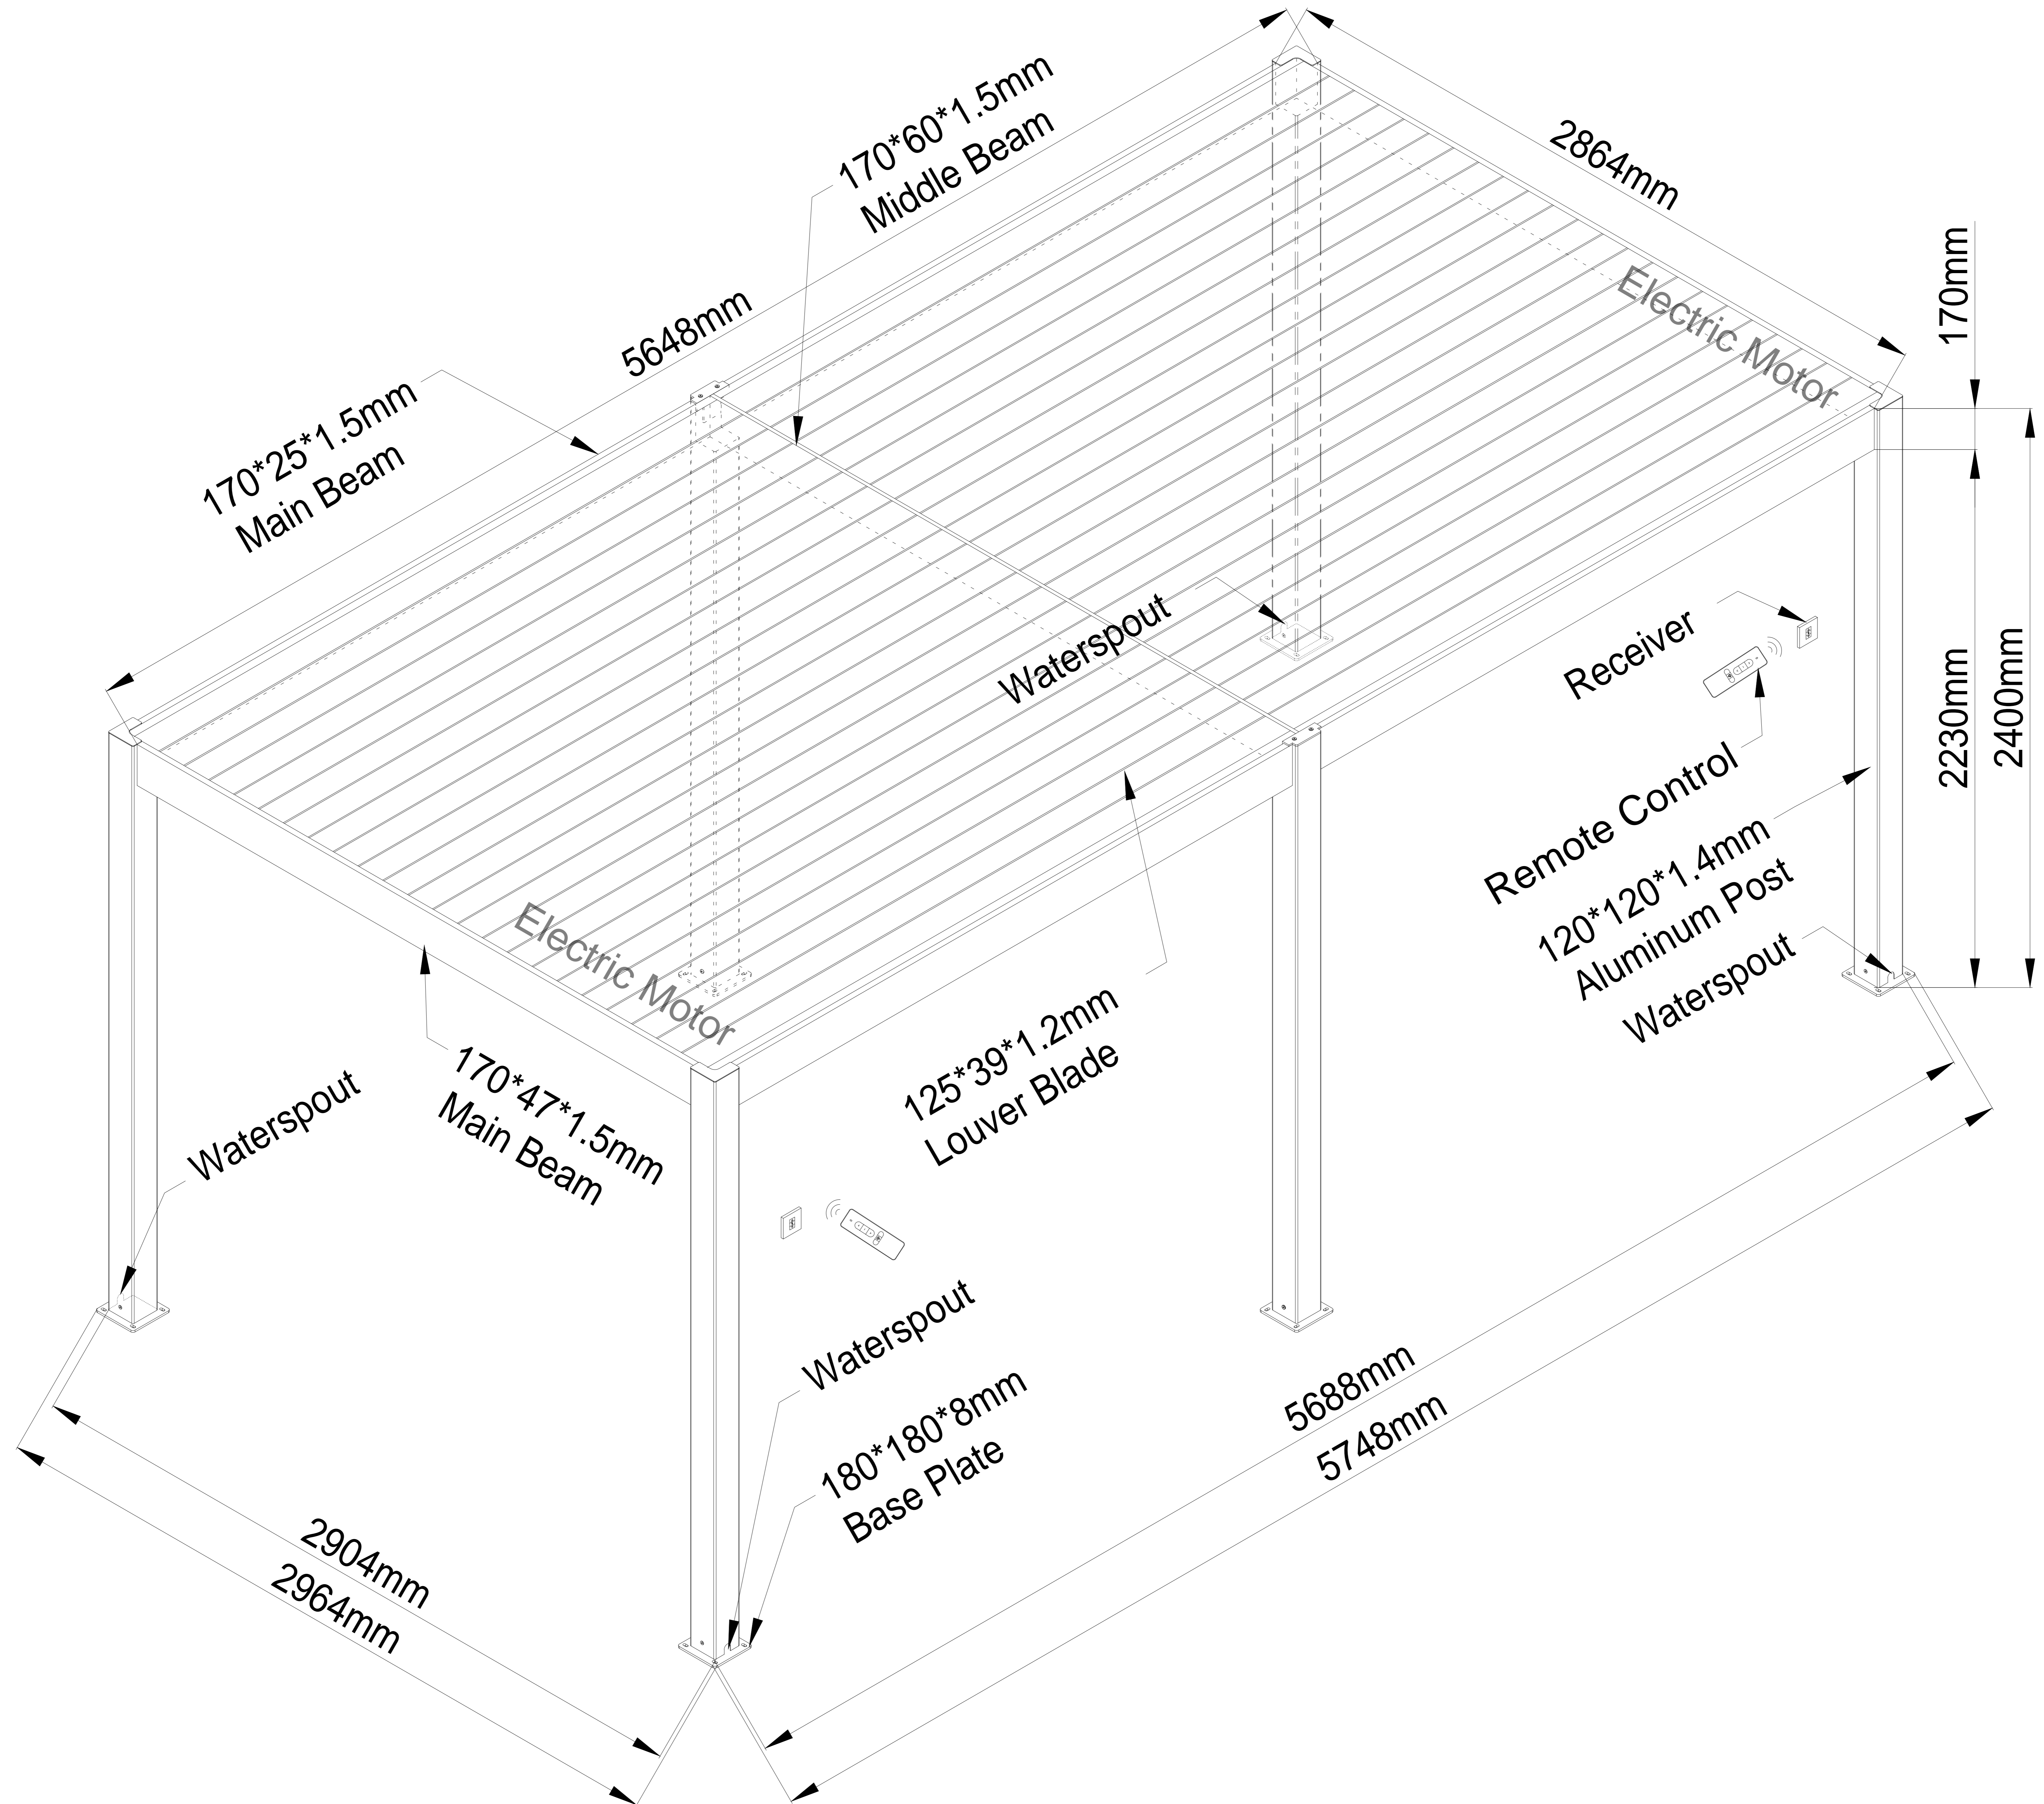

Motorized BIO-MOSA Sized 6m Length x 3m Projection x 2.4m Height

Motorized BIO-MOSA Sized 6m Length x 3m Projection x 2.4m Height

Motorized BIO-MOSA Sized 6m Length x 3m Projection x 2.4m Height