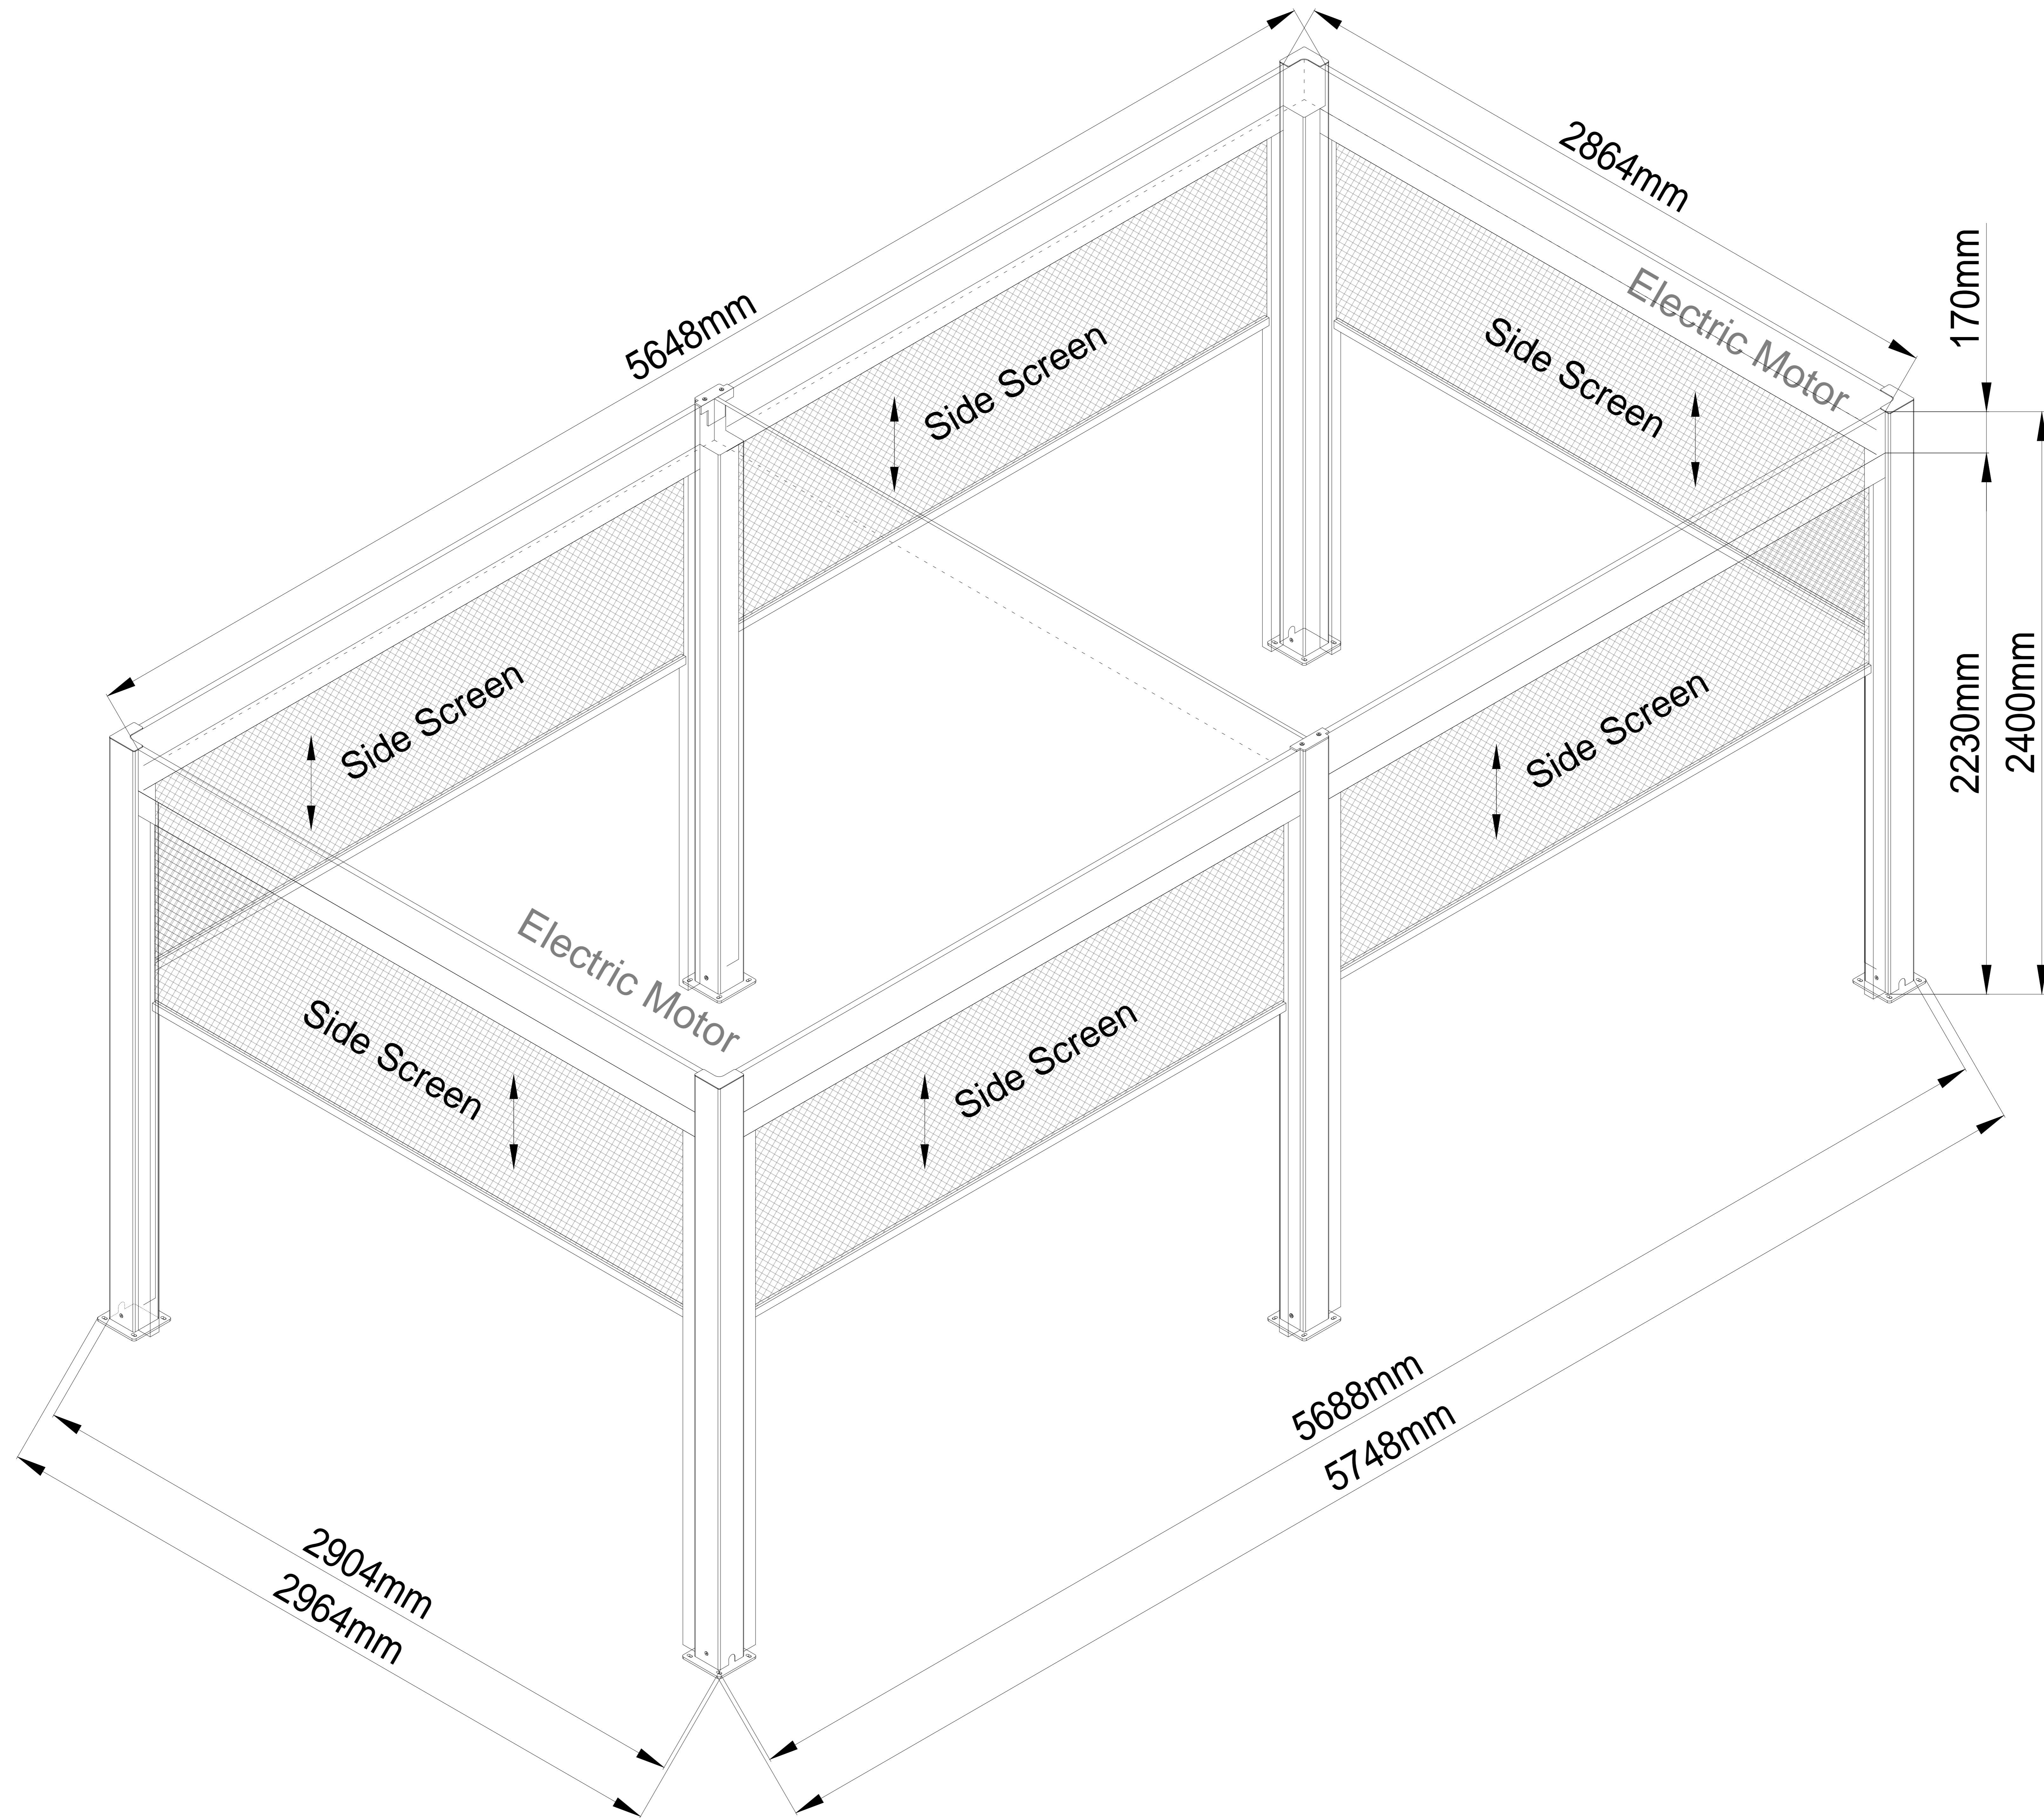

Motorized BIO-MOSA Sized 6m Length x 3m Projection x 2.4m Height

Motorized BIO-MOSA Sized 6m Length x 3m Projection x 2.4m Height

Motorized BIO-MOSA Sized 6m Length x 3m Projection x 2.4m Height